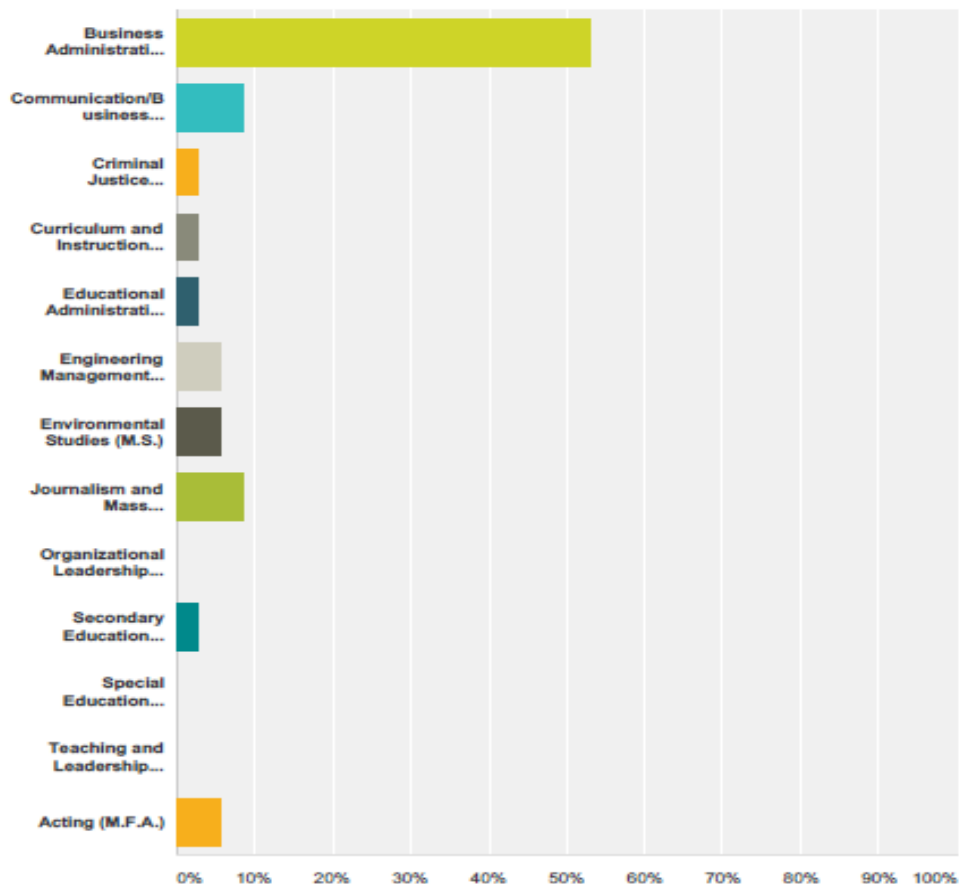

2014 Graduate Students Summary of Results

Graduate Student Responses: 34

Graduate School

- 25% of alumni surveyed are attending Graduate School
- **Note: alumni not attending graduate school were given the option to receive information about Point Park's Graduate Programs – 25% responded they would like to receive information so their contact information has been passed along to Grad & Adult Enrollment and they will be reaching out to this population**

Graduate School Programs

Graduate students were enrolled in the following programs:

- M.B.A. - 53%
- M.A. Journalism & Mass Comm/M.B.A. –9 %
- Criminal Justice Administration (M.S.) – 3%
- Curriculum & Instruction –3%
- Educational Administration - 3%
- Engineering Management – 6%
- Environmental Studies (M.S.)- 6%
- M.A. Journalism & Mass Comm – 9%
- M.A. Organizational Leadership – 0%
- Secondary Education Leading to PA Certification in Grades 7-12 (M.Ed.)- 3%
- M.Ed. Special Education – 0%
- Teaching and Leadership - 0%
- Acting (M.F.A.) - 6%

2012 Graduate Students Summary of Results

Who Helped You When Applying To Graduate School

- Faculty Advisor- **31%**
- Non-Faculty Advisor- **0%**
- Career Development Center – **0%**
- Point Park Staff Member – **31%**
- Faculty Member – **6%**
- Point Park University alumnus/a- **6%**
- Other – **56%**