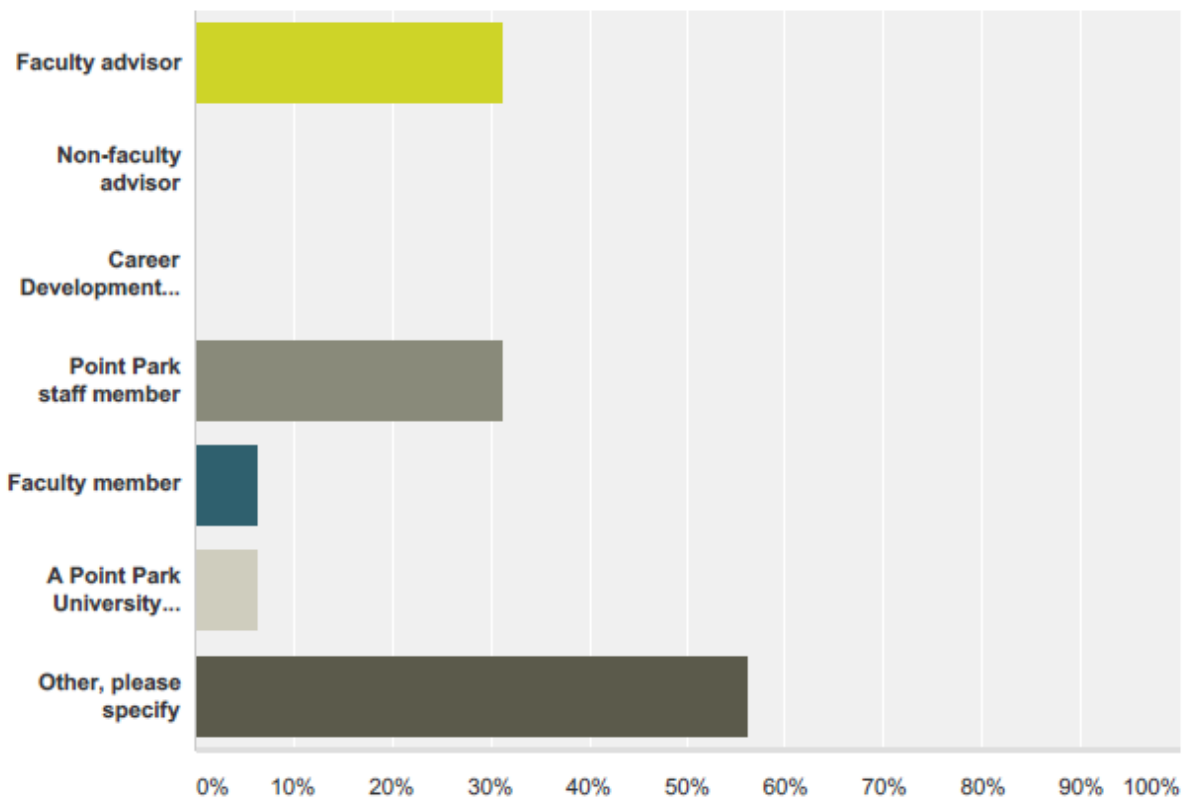

2012 Graduate Students Summary of Results

Who Helped You When Applying To Graduate School

- Faculty Advisor- **31%**
- Non-Faculty Advisor- **0%**
- Career Development Center – **0%**
- Point Park Staff Member – **31%**
- Faculty Member – **6%**
- Point Park University alumnus/a- **6%**
- Other – **56%**

Which Schools Were You Accepted To

Point Park University
Indiana University of Pennsylvania
West Virginia University
Duquesne University School of Law
University of Chicago Booth School of Business
Duquesne University
Master's Degree- University of Pittsburgh
Robert Morris University
California University of Pennsylvania